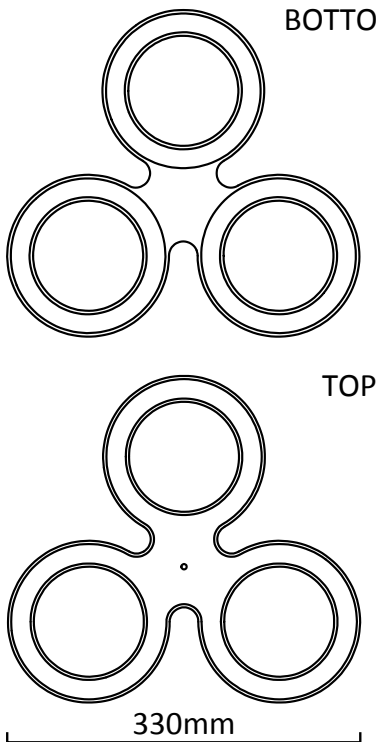

BOTTOM Technical specifications

Type	Pendant lamp / mood lamp	
Rated voltage	230V/120V/12V	
White light source	9x 1W LED	
RGB light source	27x 0.35W LED	
Dimensions	330x330x12mm	
Power consumption	21W@12V, 24W@230V, 24W@120V	
Control options	Bluetooth, IR, DMX512, push button	
Protection class	IP 20 - for indoor use	
Safety class	Class III SELV, Class II power supply	

Order codes

CTL-9-27-CC-LLL-VVV

Voltage	012 = 12V
	120 = 120V
	230 = 230V
Cable length	050 = 50cm
	120 = 120cm
	050..190 - 10cm apart
Control option	BT = Bluetooth
	IR = IR with universal remote control
	PB = Push button
	DMX = DMX512
	*All combinations possible (ex. BTIR)

Color therapy lamp - 1:1 part of bottom view

You can print this page on your printer to get a better feel for the size of the lamp.

In the print dialog set "Page scaling" option to "None".

You can check if scaling is correct with a ruler on the 10cm bar

You can also zoom this page on your monitor so that the 10cm bar has correct length.

<http://lamp.modula.si>