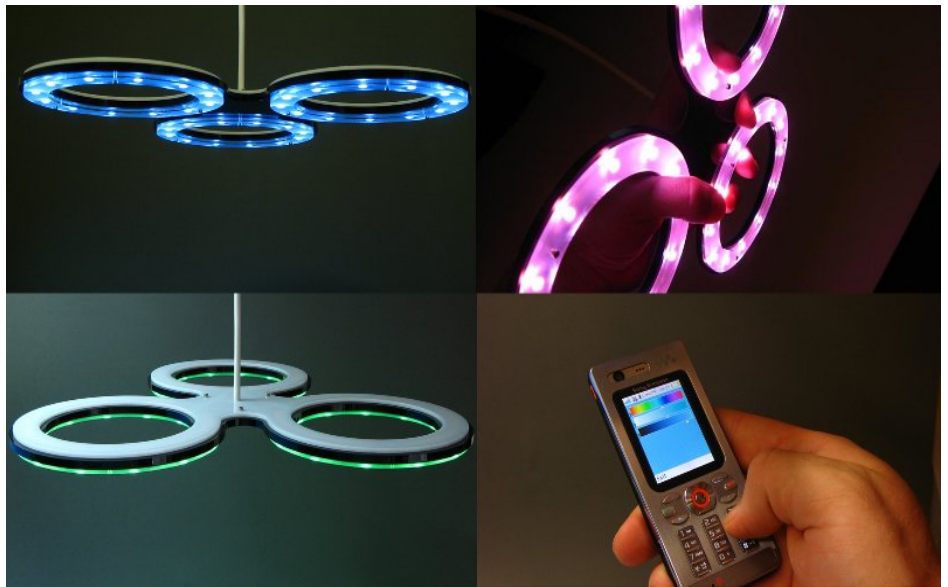

Contact

http://lamp.modula.si
http://www.modula.si
lamp@modula.si
+386 31 392 047

Description

Color therapy lamp gets her name from known therapeutic properties of colors. Proper lighting is important to achieve top productivity, concentration or to stimulate creativity. Color therapy lamp enables you to select your preferred light temperature or select one of millions of possible colors via bluetooth, IR, DMX512 or simple push button interface.